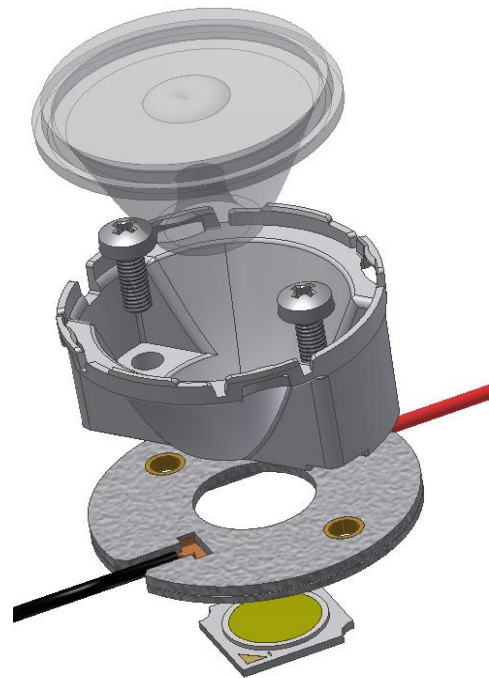

GAGGIONE

**LLC05.. / LLC15.. / LLC25..
 32mm Collimator series**

Gaggione Linse / Halter
 Gaggione lenses / holder

LLC05xx PC, PMMA or
 Silicone Collimator
 LLC15xx PC, PMMA or
 Silicone Collimator
 LLC25xx PC or PMMA
 Collimator
 LLH02CB10.. holder
for all versions

Hersteller Webseite
 Manufacturer website

www.optic-gaggione.com

LED Halter B+W
 LED Holder B+W

4xx / Typ K3

4xx Typ K3

Collimator with holder

Mögliche Halter / COB Kombinationen / Holder / COB combinations **Gaggione LLC15**